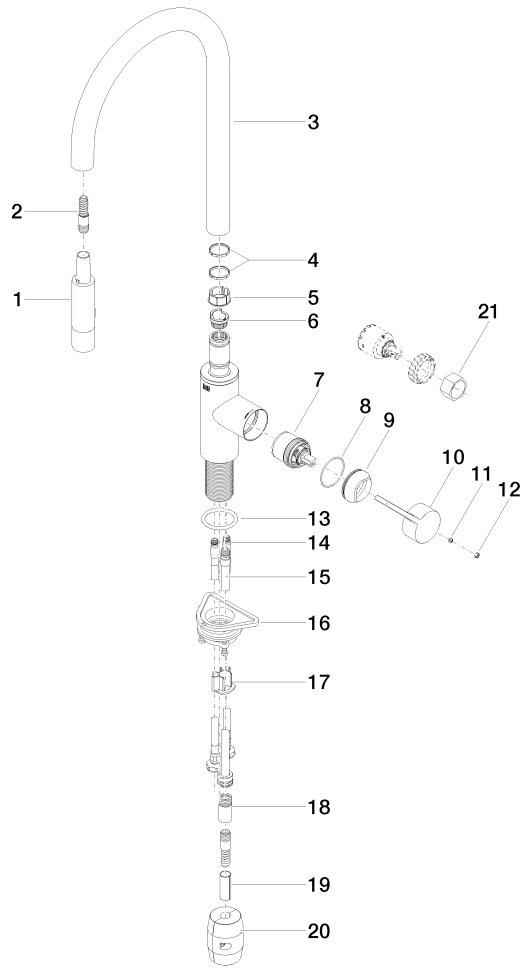

TARA ULTRA Single-lever mixer Pull-down with spray function - Durabronss (23kt Gold)

TARA ULTRA

33 870 875

- 240mm projection
- pivotable spout 360°
- Optional swivel limiter available with swivel limiter set 12 823 970 90
- laminar and spray flow
- height of mixer 500 mm
- height up to laminar flow regulator 240 mm
- hole diameter 35 mm
- 1800 mm metal shower hose
- sprayface with anti-scaling system
- max. flow 10.4 l/min at 3 bar flow pressure
- lead-free
- This product can help a building meet the requirements of Green Building Rating Systems, e.g. LEED®, BREEAM®, DGNB

Recommended miscellaneous

Swivel limitation set -

12 823 970 90

Recommended miscellaneous

Dispenser without rosette - Durabronss (23kt Gold)

82 424 970-09

Recommended miscellaneous

Strainer waste with control handle - Durabronss (23kt Gold)

10 712 970-09

33 870 875
mm [inches]

Flow rate chart

Certificates

LGA_28657.

GDV_0400314.

33 870 875

TARA ULTRA Single-lever mixer Pull-down with spray function - Durabrass
(23kt Gold)

TARA ULTRA

33 870 875

Spare parts list

No.	Item Number	Name	Quantity used	Delivery time
1	90 12 11 148 00-09	shower	1	-
Spare part can no longer be ordered, please order the replacement item				
2	04 30 02 120 00-85	hose	1	30
3	90 28 22 304 00-09	spout	1	40
4	09 28 10 160 90	ring	2	2
5	09 18 40 186 90	sleeve	1	2
6	09 30 11 203 90	ring	1	2
7	90 15 05 064 05 90	cartridge	1	2
8	09 14 10 190 90	seal	1	2
9	09 28 30 030-09	cover	1	40
10	09 20 87 020-09	handle	1	40
11	90 31 11 063 00 90	pin	1	2
12	90 31 20 087 00-09	plug	1	40
13	09 14 10 036 90	seal	1	2
14	04 30 04 101 00 90	hose	2	2
15	04 28 20 067 00 90	pipe	1	2
16	04 30 11 040 00 90	fixing set	1	2
17	09 20 93 056 90	insert	1	2
18	90 24 03 253 00 90	adaptor	1	2
19	09 30 03 038 90	hose	1	2
20	04 21 50 010 00 90	accessories	1	2
21	90 30 09 031 00 90	key	1	2